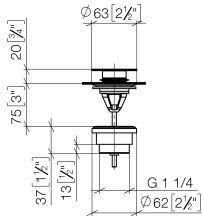

Basin Waste with push fastening 1 1/4" - Brushed Dark Platinum

IMO

10 125 970

Fits: IMO, LULU, MADISON, MEM, TARA,
CL.1, LISSÉ, VAIA, META, CYO

	Brushed Dark Platinum	10 125 970-99
	Chrome	10 125 970-00
	Brushed Platinum	10 125 970-06
	Platinum	10 125 970-08
	Durabress (23kt Gold)	10 125 970-09
	Dark Chrome	10 125 970-19
	Light Gold	10 125 970-26
	Brushed Light Gold	10 125 970-27
	Brushed Durabress (23kt Gold)	10 125 970-28
	Matte Black	10 125 970-33
	Platinum / Brushed Platinum	10 125 970-36
	Durabress / Brushed Durabress (23kt Gold)	10 125 970-38
	Brushed Bronze	10 125 970-42
	Brushed Champagne (22kt Gold)	10 125 970-46
	Champagne (22kt Gold)	10 125 970-47
	Brushed Chrome	10 125 970-93

Basin Waste with push fastening 1 1/4" - Brushed Dark Platinum

IMO

10 125 970

Only suitable for basins with an overflow.

10 125 970

mm [inches]

10 125 970

Parts for other finishes can be found here: [Chrome](#)

Spare parts list

No.	Item Number	Name	Quantity used	Delivery time
1	04 31 20 096 00-99	plug	1	30
2	09 30 30 179 90	screw	1	2
3	09 11 01 038-99	cup	1	30
4	09 14 05 061 90	seal	1	2
5	09 14 03 153 90	seal	1	2
6	09 11 10 156-99	connection	1	30